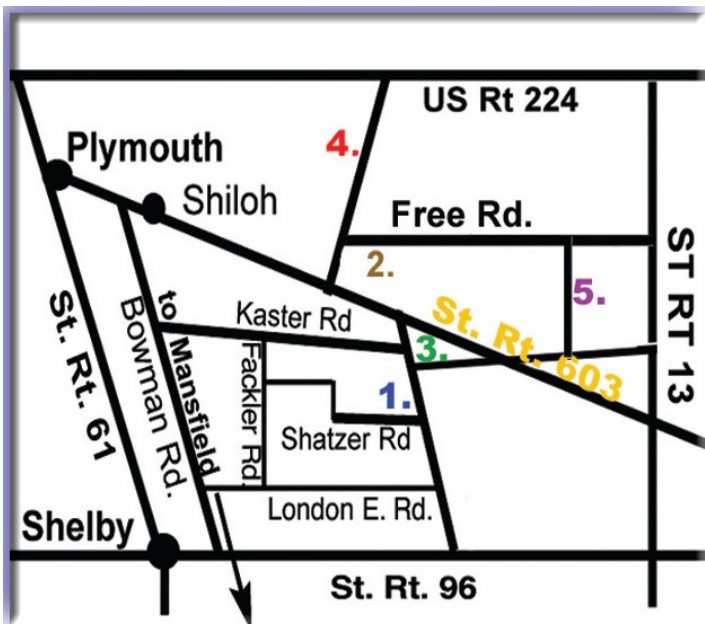

<p>Stamp your card at each store then turn the form in at your last stop for a chance to win the grand prize drawing</p>	<p>Planktown Country Market 1921 Free Rd, Shiloh 44878 419-896-3525</p>
<p>Planktown Hardware & More 8128 Planktown Rd, Shiloh 419-896-3581</p>	<p>Country Fabrics 6142 Ganges 5 Pts Rd, Shiloh 419-896-3785</p>
<p>Newswanger Meats 1585 St Rt 603, Shiloh,44878 419-896-3902</p>	<p>Blooming Grove Sewing 7158 Amstutz Rd, Shiloh 44878 419-896-2982</p>

Name:

Address:

Phone:

- 1. Country Fabrics
- 2. Planktown Market
- 3. Newswanger Meats
- 4. Planktown Hardware
- 5. Blooming Grove Sewing